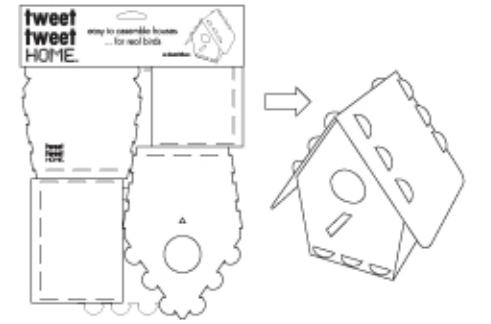

the Classic

TT01 Classic - Green / Purple

TT02 Classic - Yellow / Blue

TT03 Classic - Orange / Pink

TT08 Classic - White / Orange

TT09 Classic - Gold / Maroon

TT10 Classic - Gray / Red

TT04 Classic - Black & White

TT05 Classic - Branch Silhouette

TT06 Classic - Dots

TT07 Classic - Barn Wood

Classic Assembled Size Not Including Roof Line:  
4.75" width x 7" height x 5" depth w/1.25" hole

the Cone

TT20 Cone - Teal / Brown

TT21 Cone - Red / Purple

TT22 Cone - Lime / Grass

TT23 Cone - Plywood

TT24 Cone - Stripe

Cone Assembled Size Not Including Roof Line:  
4" base x 5.625" middle x 8" height w/1.25" hole